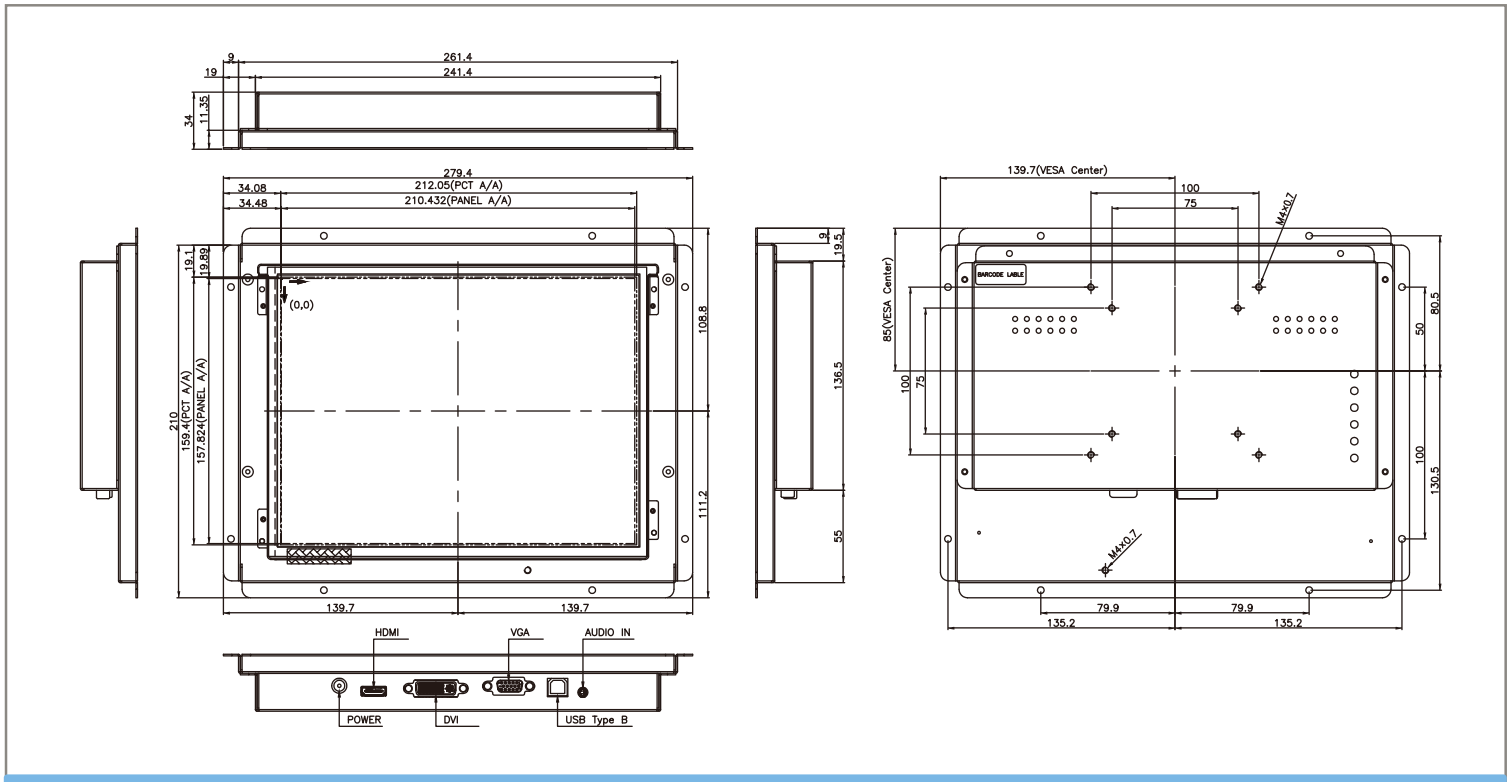

Next Vision Display 10.4 inch Industrial Open Frame Monitor

Brighten The Future

Feature

1. Industrial Open Frame
2. 10.4 inch XGA MVA TFT LCD
3. Video Input : VGA / DVI / HDMI*
4. Luminance : 310 nits (Typ.)
5. Touch Panel :
 - Capacitive(USB)
 - Multi Touch (5 points)
6. Top -0~70°C ; Tst -20~80°C

* Support HDMI Interface that fulfill the needs of your digital device

Mechanical Data

Item	Specifications	Unit
Outline Dimension	279.4 x 210.0 x 34.0	mm
Display Format	1024RGB x 768	dot
Active Area	210.4 x 157.8	mm
Pixel Size	0.2055 x 0.2055	mm

Electrical Characteristics (Operating conditions)

Item	Symbol	Min	Typ	Max	Unit
Supply Voltage	V_{IN}	11.5	12.0	12.5	V
Supply Current	I_{IN}	-	0.6	0.84	A

Electrical Characteristics (T/P driving conditions)

Item	Symbol	Min	Typ	Max	Unit
Supply Voltage	V_{TP}	4.8	5.0	5.2	V
Supply Current	I_{TP}	-	39.4	55.2	mA